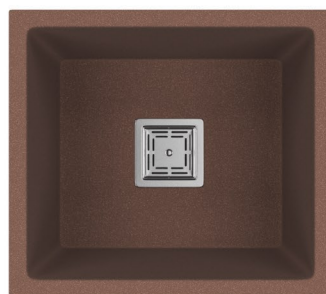

18" x 16" (WHITE / DARK BROWN - METALLIC SERIES)

SIZE :
18" x 16" x 8.5"
457 x 406 x 215 mm

WEIGHT :
9 Kg. (Approx)

PRICE

PRODUCT	18" X 16" (MRP.Rs.)
GRANITE	5349.00
METALLIC	6449.00

AVAILABLE COLOR

Q METALLIC SERIES