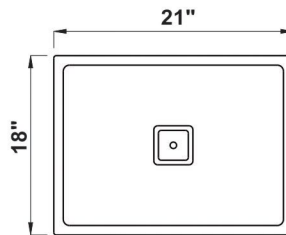

SIZE :
21" x 18" x 8.5"
533 x 457 x 215 mm

WEIGHT :
10 Kg. (Approx)

PRICE

PRODUCT	21" X 18" (MRP.Rs.)
GRANITE	6449.00
METALLIC	7849.00