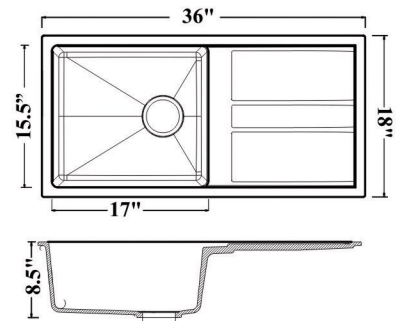

24" x 18" (MARS - GRANITE SERIES / SMOKY BLACK - METALLIC SERIES)

SIZE :
24" x 18" x 8.5"
609 x 457 x 215 mm

WEIGHT :
12 Kg. (Approx)

PRICE

PRODUCT	24" X 18" (MRP.Rs.)
GRANITE	6749.00
METALLIC	8449.00

AVAILABLE COLOR

Q METALLIC SERIES

Q GRANITE SERIES

36" x 18" SINGLE BOWL WITH DRAIN BOARD (MARS / ULTRA GREY)

SIZE :
36" x 18" x 8.5"
914 x 457 x 215 mm

WEIGHT :
18 Kg. (Approx)

PRICE

PRODUCT	36" X 18" (MRP.Rs.)
GRANITE	12449.00
METALLIC	14749.00

AVAILABLE COLOR

45" x 20" DOUBLE BOWL (RUSTIC WHITE & CERA DOTED)

SIZE :
45" x 20" x 9.5"
1143 x 508 x 236 mm

WEIGHT :
26 Kg. (Approx)

PRICE

PRODUCT	45" X 20" (MRP.Rs.)
GRANITE	19449.00
METALLIC	22749.00

AVAILABLE COLOR