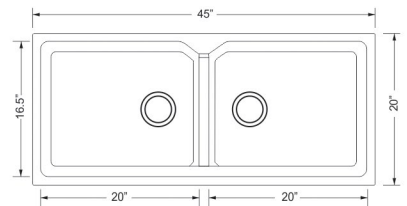

24" x 18" (MARS - GRANITE SERIES / SMOKY BLACK - METALLIC SERIES)

SIZE :
24" x 18" x 8.5"
609 x 457 x 215 mm

WEIGHT :
12 Kg. (Approx)

PRICE

PRODUCT	24" X 18" (MRP.Rs.)
GRANITE	6749.00
METALLIC	8449.00

AVAILABLE COLOR

Q METALLIC SERIES

Q GRANITE SERIES

36" x 18" SINGLE BOWL WITH DRAIN BOARD (MARS / ULTRA GREY)

SIZE :
36" x 18" x 8.5"
914 x 457 x 215 mm

WEIGHT :
18 Kg. (Approx)

PRICE

PRODUCT	36" X 18" (MRP.Rs.)
GRANITE	12449.00
METALLIC	14749.00

AVAILABLE COLOR

45" x 20" DOUBLE BOWL (RUSTIC WHITE & CERA DOTED)

SIZE :
45" x 20" x 9.5"
1143 x 508 x 236 mm

WEIGHT :
26 Kg. (Approx)

PRICE

PRODUCT	45" X 20" (MRP.Rs.)
GRANITE	19449.00
METALLIC	22749.00

AVAILABLE COLOR