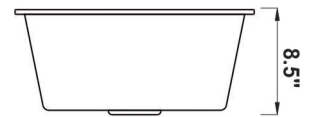

18" x 16" (WHITE / DARK BROWN - METALLIC SERIES)

SIZE :
18" x 16" x 8.5"
457 x 406 x 215 mm

WEIGHT :
9 Kg. (Approx)

PRICE

PRODUCT	18" X 16" (MRP.Rs.)
GRANITE	5349.00
METALLIC	6449.00

AVAILABLE COLOR

Q METALLIC SERIES

WEIGHT :
10 Kg. (Approx)

PRICE

PRODUCT	21" X 18" (MRP.Rs.)
GRANITE	6449.00
METALLIC	7849.00

AVAILABLE COLOR

Q METALLIC SERIES

Q SMOKY BLACK Q WHITE Q ULTRA GREY Q DARK BROWN

Q GRANITE SERIES

Q RUSTIC WHITE Q CERA DOTTED Q MARS Q COOL IVORY

24" x 18" (MARS - GRANITE SERIES / SMOKY BLACK - METALLIC SERIES)

SIZE :
24" x 18" x 8.5"
609 x 457 x 215 mm

WEIGHT :
12 Kg. (Approx)

PRICE

PRODUCT	24" X 18" (MRP.Rs.)
GRANITE	6749.00
METALLIC	8449.00

AVAILABLE COLOR

Q METALLIC SERIES

Q GRANITE SERIES

36" x 18" SINGLE BOWL WITH DRAIN BOARD (MARS / ULTRA GREY)

SIZE :
36" x 18" x 8.5"
914 x 457 x 215 mm

WEIGHT :
18 Kg. (Approx)

PRICE

PRODUCT	36" X 18" (MRP.Rs.)
GRANITE	12449.00
METALLIC	14749.00