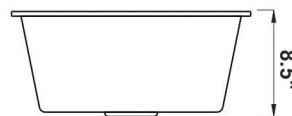

18" x 16" (WHITE / DARK BROWN - METALLIC SERIES)

SIZE :
18" x 16" x 8.5"
457 x 406 x 215 mm

WEIGHT :
9 Kg. (Approx)

PRICE

PRODUCT	18" X 16" (MRP.Rs.)
GRANITE	5349.00
METALLIC	6449.00

AVAILABLE COLOR

Q METALLIC SERIES

Q SMOKY BLACK Q WHITE Q ULTRA GREY Q DARK BROWN

Q GRANITE SERIES

Q RUSTIC WHITE Q CERA DOTTED Q MARS Q COOL IVORY

21" x 18" (ULTRA GREY - METALLIC SERIES / COOL IVORY - GRANITE SERIES)

SIZE :
21" x 18" x 8.5"
533 x 457 x 215 mm

24" x 18" (MARS - GRANITE SERIES / SMOKY BLACK - METALLIC SERIES)

SIZE :
24" x 18" x 8.5"
609 x 457 x 215 mm

WEIGHT :
12 Kg. (Approx)

PRICE

PRODUCT	24" X 18" (MRP.Rs.)
GRANITE	6749.00
METALLIC	8449.00

AVAILABLE COLOR

Q METALLIC SERIES

Q GRANITE SERIES

36" x 18" SINGLE BOWL WITH DRAIN BOARD (MARS / ULTRA GREY)

SIZE :
36" x 18" x 8.5"
914 x 457 x 215 mm

WEIGHT :
18 Kg. (Approx)

PRICE

PRODUCT	36" X 18" (MRP.Rs.)
GRANITE	12449.00
METALLIC	14749.00