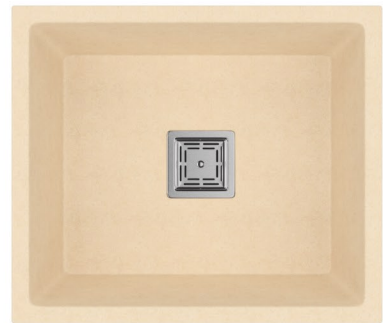

Q SMOKY BLACK Q WHITE Q ULTRA GREY Q DARK BROWN

Q GRANITE SERIES

Q RUSTIC WHITE Q CERA DOTTED Q MARS Q COOL IVORY

21" x 18" (ULTRA GREY - METALLIC SERIES / COOL IVORY - GRANITE SERIES)

SIZE :
21" x 18" x 8.5"
533 x 457 x 215 mm