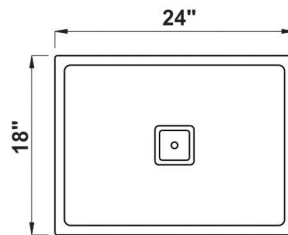

Q SMOKY BLACK Q WHITE Q ULTRA GREY Q DARK BROWN

Q GRANITE SERIES

Q RUSTIC WHITE Q CERA DOTTED Q MARS Q COOL IVORY

21" x 18" (ULTRA GREY - METALLIC SERIES / COOL IVORY - GRANITE SERIES)

SIZE :
21" x 18" x 8.5"
533 x 457 x 215 mm

24" x 18" (MARS - GRANITE SERIES / SMOKY BLACK - METALLIC SERIES)

SIZE :
24" x 18" x 8.5"
609 x 457 x 215 mm

WEIGHT :
12 Kg. (Approx)

PRICE

PRODUCT	24" X 18" (MRP.Rs.)
GRANITE	6749.00
METALLIC	8449.00

AVAILABLE COLOR

Q METALLIC SERIES

Q GRANITE SERIES

36" x 18" SINGLE BOWL WITH DRAIN BOARD (MARS / ULTRA GREY)

SIZE :
36" x 18" x 8.5"
914 x 457 x 215 mm

WEIGHT :
18 Kg. (Approx)

PRICE

PRODUCT	36" X 18" (MRP.Rs.)
GRANITE	12449.00
METALLIC	14749.00

AVAILABLE COLOR

45" x 20" DOUBLE BOWL (RUSTIC WHITE & CERA DOTED)

SIZE :
45" x 20" x 9.5"
1143 x 508 x 236 mm

WEIGHT :
26 Kg. (Approx)

PRICE

PRODUCT	45" X 20" (MRP.Rs.)
GRANITE	19449.00
METALLIC	22749.00

AVAILABLE COLOR