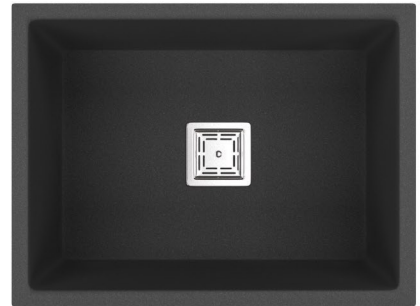

18" x 16" (WHITE / DARK BROWN - METALLIC SERIES)

SIZE :
18" x 16" x 8.5"
457 x 406 x 215 mm

WEIGHT :
9 Kg. (Approx)

PRICE

PRODUCT	18" X 16" (MRP.Rs.)
GRANITE	5349.00
METALLIC	6449.00

AVAILABLE COLOR

Q METALLIC SERIES

WEIGHT :
10 Kg. (Approx)

PRICE

PRODUCT	21" X 18" (MRP.Rs.)
GRANITE	6449.00
METALLIC	7849.00

AVAILABLE COLOR

Q METALLIC SERIES

Q SMOKY BLACK Q WHITE Q ULTRA GREY Q DARK BROWN

Q GRANITE SERIES

Q RUSTIC WHITE Q CERA DOTTED Q MARS Q COOL IVORY

24" x 18" (MARS - GRANITE SERIES / SMOKY BLACK - METALLIC SERIES)

SIZE :
24" x 18" x 8.5"
609 x 457 x 215 mm

WEIGHT :
12 Kg. (Approx)

PRICE

PRODUCT	24" X 18" (MRP.Rs.)
GRANITE	6749.00
METALLIC	8449.00

AVAILABLE COLOR

Q METALLIC SERIES

Q GRANITE SERIES

36" x 18" SINGLE BOWL WITH DRAIN BOARD (MARS / ULTRA GREY)

SIZE :
36" x 18" x 8.5"
914 x 457 x 215 mm

WEIGHT :
18 Kg. (Approx)

PRICE

PRODUCT	36" X 18" (MRP.Rs.)
GRANITE	12449.00
METALLIC	14749.00