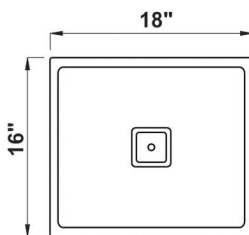

18" x 16" (WHITE / DARK BROWN - METALLIC SERIES)

SIZE :
18" x 16" x 8.5"
457 x 406 x 215 mm

WEIGHT :
9 Kg. (Approx)

PRICE

PRODUCT	18" X 16" (MRP.Rs.)
GRANITE	5349.00
METALLIC	6449.00

AVAILABLE COLOR

Q METALLIC SERIES

Q SMOKY BLACK Q WHITE Q ULTRA GREY Q DARK BROWN

Q GRANITE SERIES

Q RUSTIC WHITE Q CERA DOTTED Q MARS Q COOL IVORY

21" x 18" (ULTRA GREY - METALLIC SERIES / COOL IVORY - GRANITE SERIES)

SIZE :
21" x 18" x 8.5"
533 x 457 x 215 mm

Q METALLIC SERIES

Q GRANITE SERIES

36" x 18" SINGLE BOWL WITH DRAIN BOARD (MARS / ULTRA GREY)

SIZE :
36" x 18" x 8.5"
914 x 457 x 215 mm

WEIGHT :
18 Kg. (Approx)

PRICE

PRODUCT	36" X 18" (MRP.Rs.)
GRANITE	12449.00
METALLIC	14749.00

AVAILABLE COLOR

45" x 20" DOUBLE BOWL (RUSTIC WHITE & CERA DOTED)

SIZE :
45" x 20" x 9.5"
1143 x 508 x 236 mm

WEIGHT :
26 Kg. (Approx)

PRICE

PRODUCT	45" X 20" (MRP.Rs.)
GRANITE	19449.00
METALLIC	22749.00

AVAILABLE COLOR