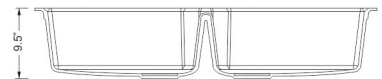

24" x 18" (MARS - GRANITE SERIES / SMOKY BLACK - METALLIC SERIES)

SIZE :
24" x 18" x 8.5"
609 x 457 x 215 mm

WEIGHT :
12 Kg. (Approx)

PRICE

PRODUCT	24" X 18" (MRP.Rs.)
GRANITE	6749.00
METALLIC	8449.00

AVAILABLE COLOR

Q METALLIC SERIES

Q GRANITE SERIES

36" x 18" SINGLE BOWL WITH DRAIN BOARD (MARS / ULTRA GREY)

SIZE :
36" x 18" x 8.5"
914 x 457 x 215 mm

WEIGHT :
18 Kg. (Approx)

PRICE

PRODUCT	36" X 18" (MRP.Rs.)
GRANITE	12449.00
METALLIC	14749.00

AVAILABLE COLOR

45" x 20" DOUBLE BOWL (RUSTIC WHITE & CERA DOTED)

SIZE :
45" x 20" x 9.5"
1143 x 508 x 236 mm

WEIGHT :
26 Kg. (Approx)

PRICE

PRODUCT	45" X 20" (MRP.Rs.)
GRANITE	19449.00
METALLIC	22749.00

AVAILABLE COLOR